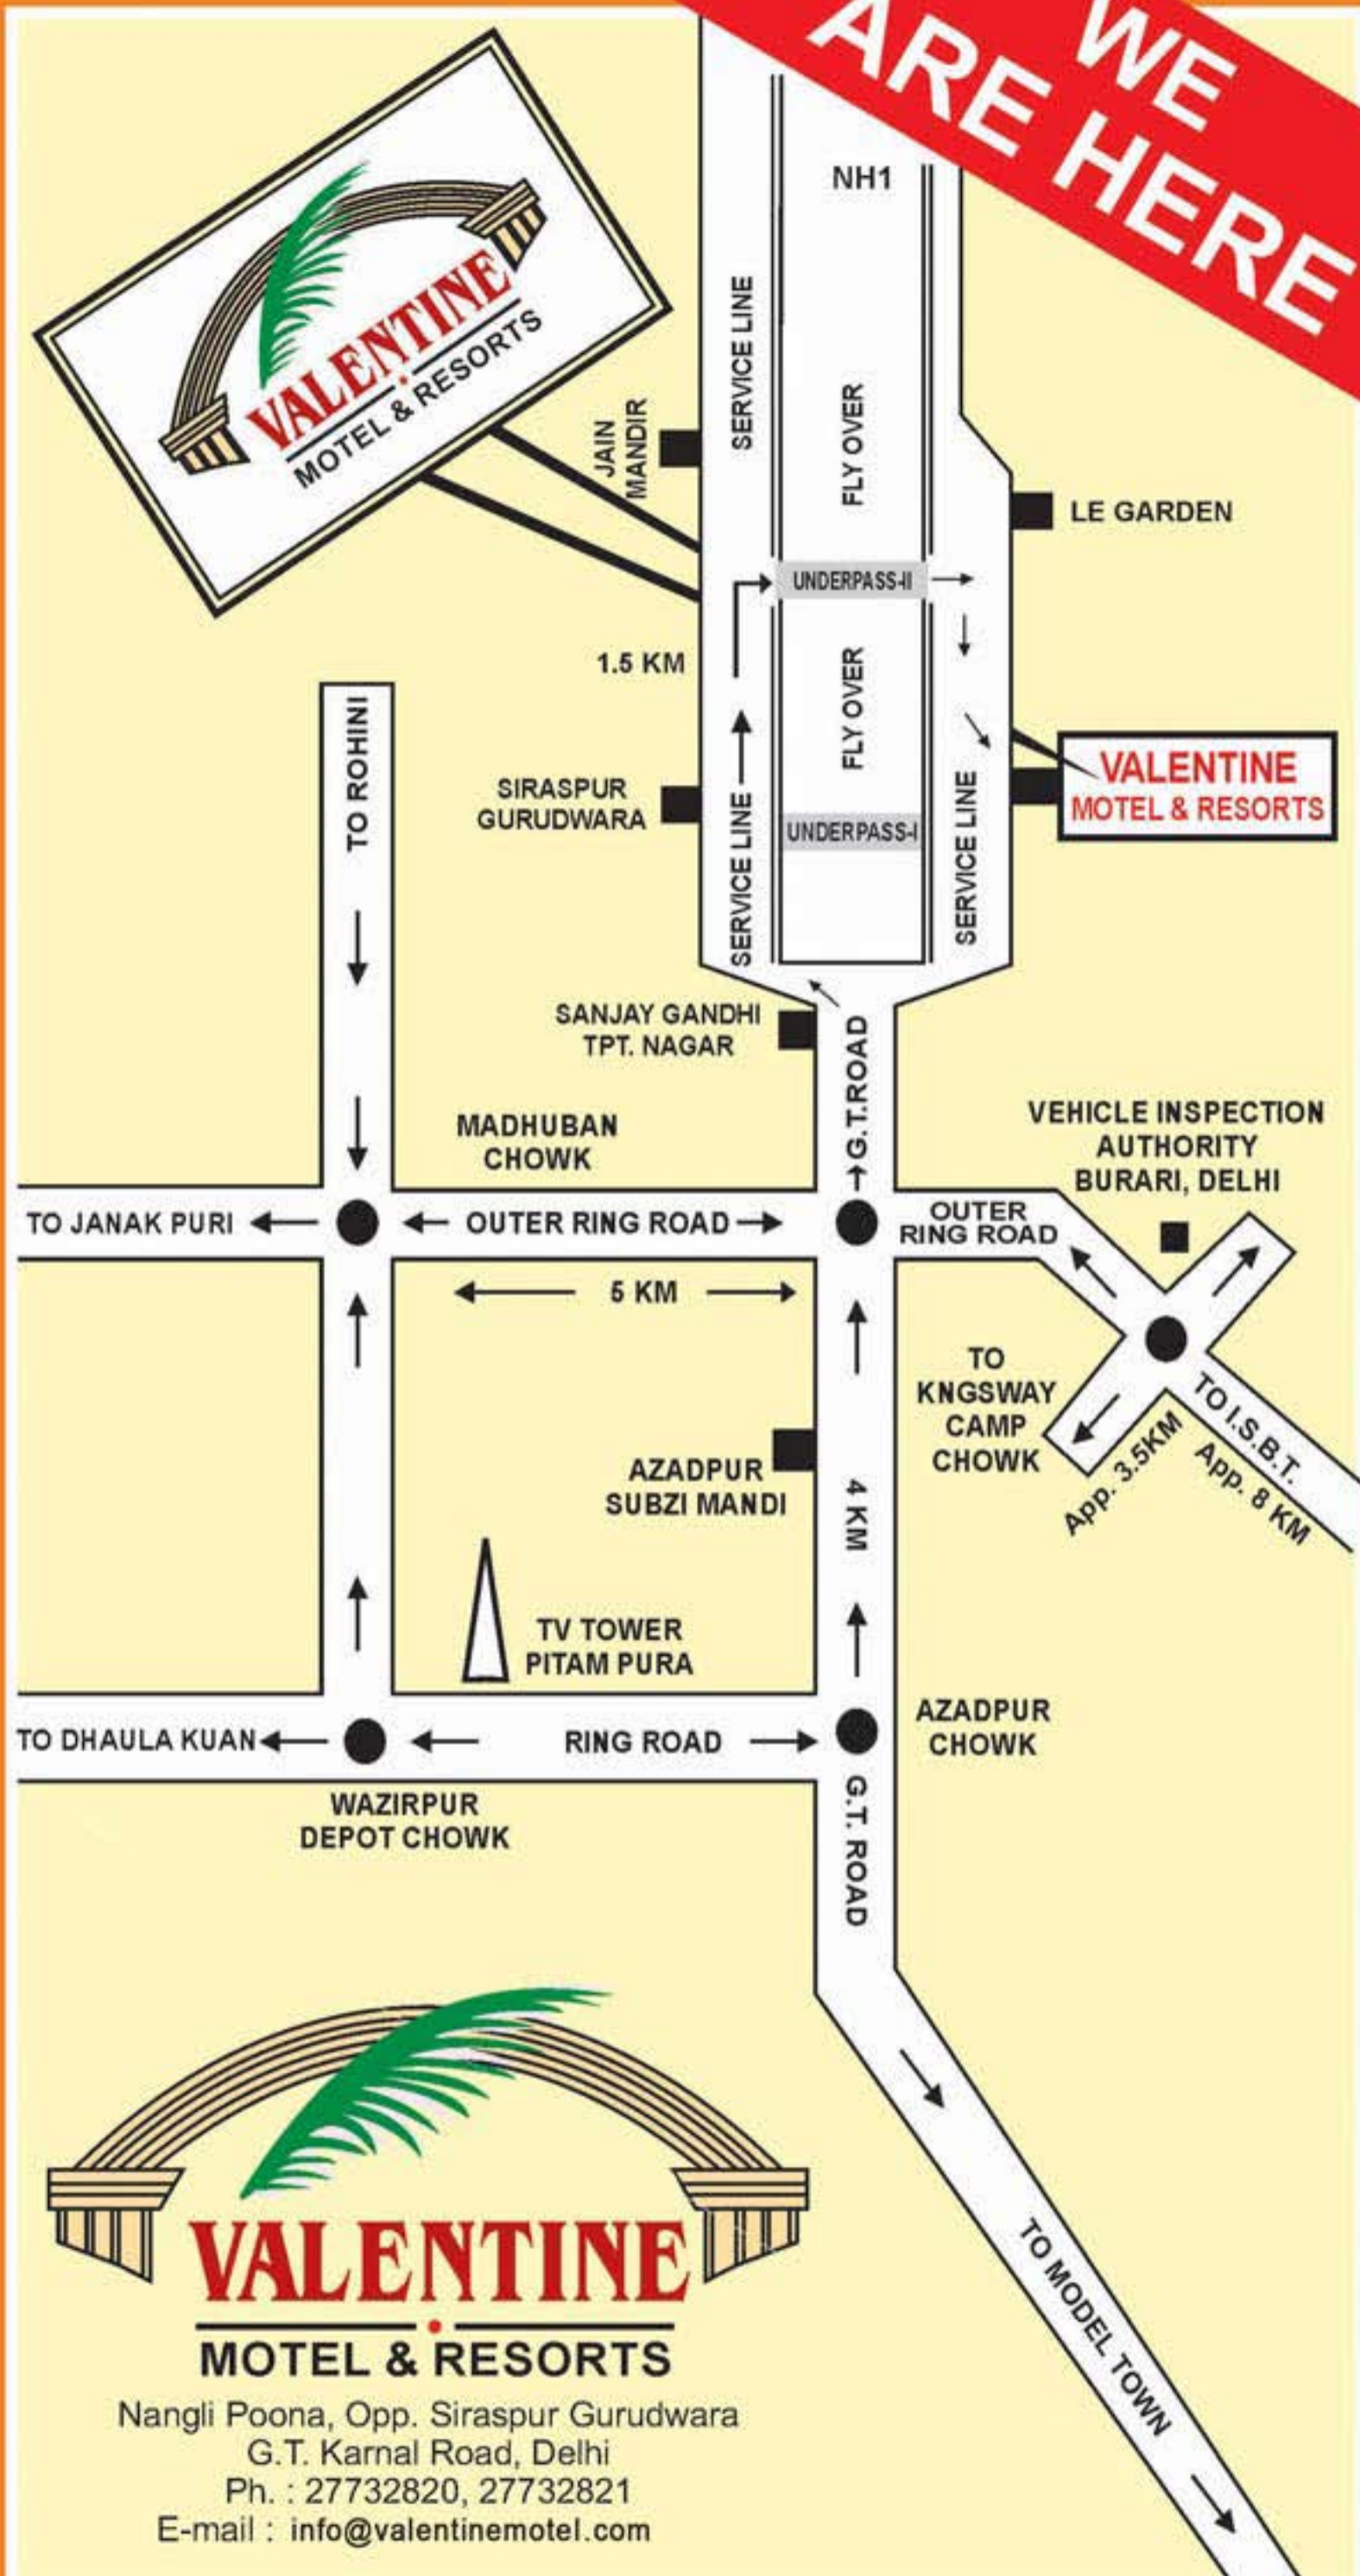

WE ARE HERE

VALENTINE
MOTEL & RESORTS

Nangli Poona, Opp. Siraspur Gurudwara
G.T. Karnal Road, Delhi
Ph. : 27732820, 27732821
E-mail : info@valentinemotel.com